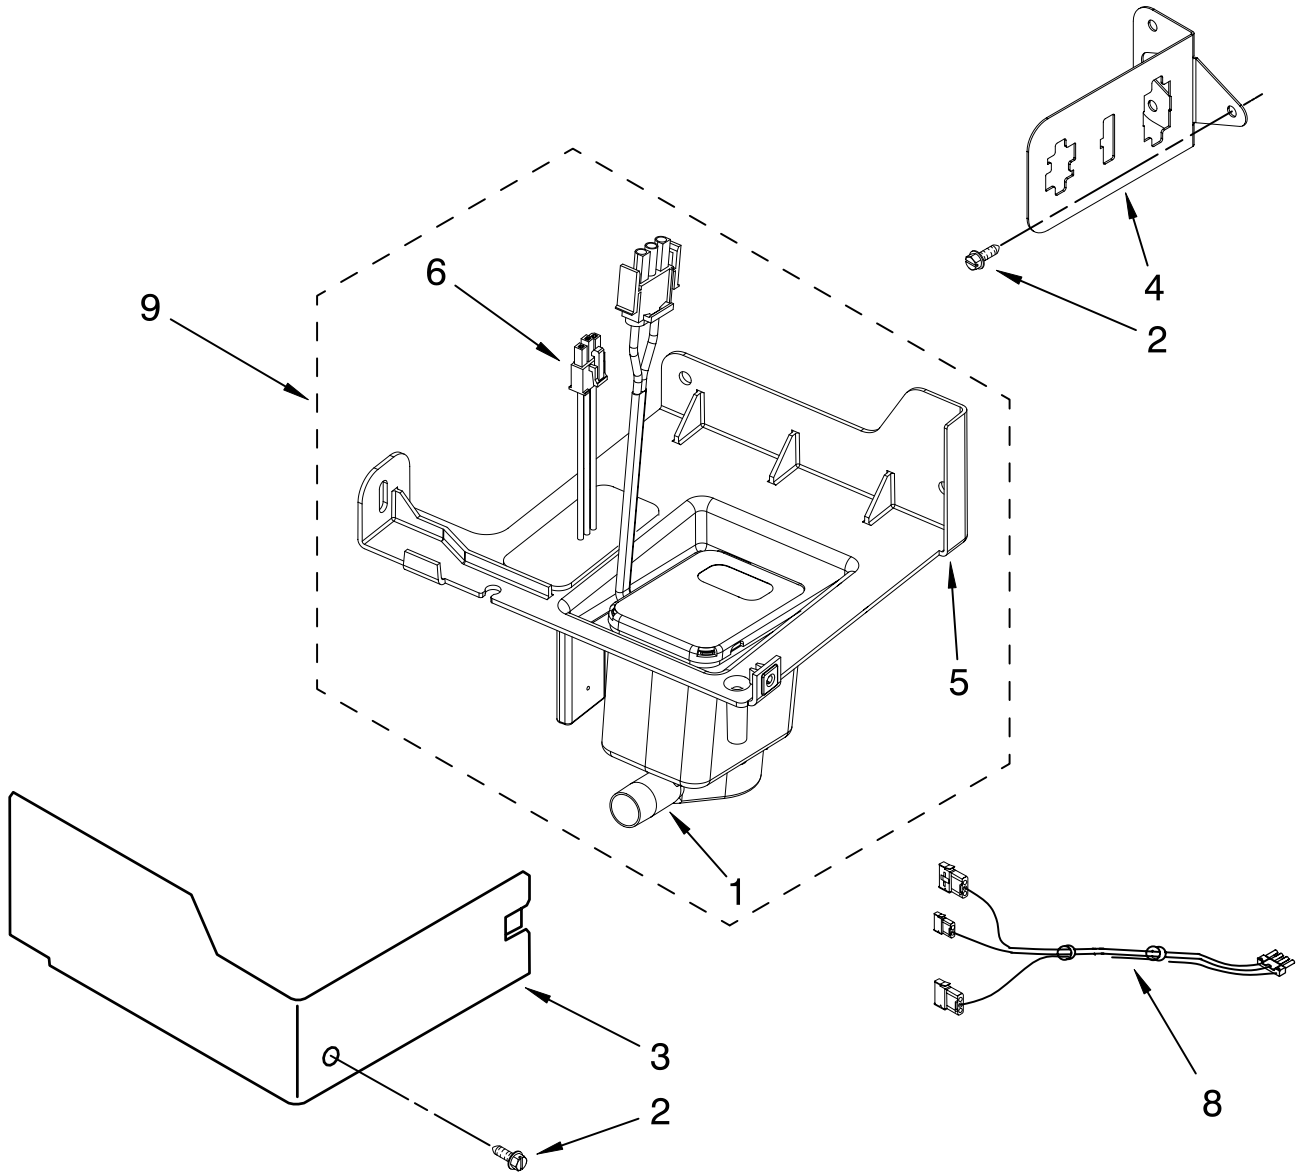

# EVAPORATOR, ICE CUTTER GRID AND WATER PARTS

For Models: KUIC18PNTS1  
(Stainless Steel)

<u>Illus. No.</u>	<u>Part No.</u>	<u>DESCRIPTION</u>
1	W10159841	Valve, Complete Water
2	2217286	Tube, Plastic
3	488208	Screw
4	2185523	Dispenser, Water
5	2217269	Evaporator
6	2313705	Pump, Drain
7	2313851	Tube, Reservoir Pump
8	2172593	Tube, Water Fill
9	488660	Nut, Speed
10	836667	Spacer
11	2208539	Fastener, Pushnut
12	489443	Screw
13	2185625	Reservoir, Water Slide
14	2185626	Tube
15	2313890	Hose, Overflow
16	2217378	Bracket-Reservoir
17	2313603	Bracket, Front and Rear
18	2313602	Bracket, Side Left and Right
19	2185681	Harness, Grid
20	2208427	Support, Bracket Evaporator/Grid
21	2313604	Guide, Ice Grid
22	W10136146	Tube
24	2310169	Wire Assembly (Valve)
25	8281193	Screw
26	3400886	Screw 8-18 x 1 1/4
28	2313637	Grid Assembly (Complete)
29	2174754	Wire, Grid Cutter
30	8281192	Screw
31	2208365	Cover, Grid
32	8281228	Thumbscrew
33	2324334	Reservoir, Water
34	3400884	Screw 8-18 x 5/8
35	2185696	Cap, Drain
36	3400909	Nut, Push-In

# PUMP PARTS

For Models: KUIC18PNTS1  
(Stainless Steel)

Illus. No.	Part No.	DESCRIPTION
1	2313628	Pump-Recirculating
2	3400884	Screw 8-18 x 5/8
3	2185677	Cover, Pump
4	2313844	Bracket, Connector Assembly
5	2313627	Bracket-Pump
6	2313643	Sensor-Water Level
8	2310092	Wiring Harness Main To Pump
9	2313702	Pump Assembly